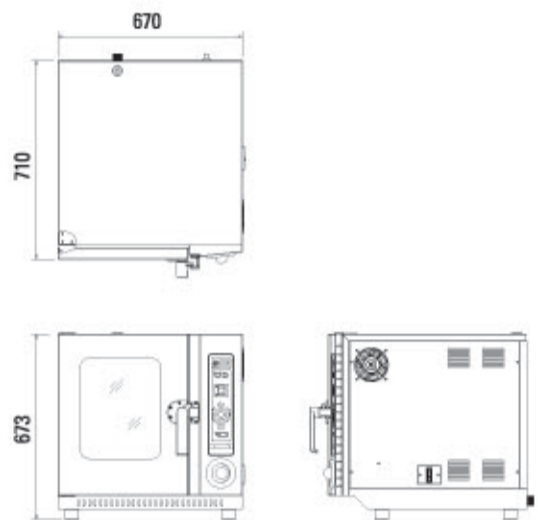

# LEEGO

Multi-Purpose Compact Steamer

MC-31.3

MC-31.6

Model	Dimension (mm)			Voltage	Loading (kW)	Water Inlet (mm)	Water Outlet (mm)	Net Weight (kg)	Gross Weight (kg)
	W	D	H						
MC-31.3	670	710	673	380V/TPN	7	DN15	DN25	43	56
MC-31.6	670	710	1016	380V/TPN	13.5	DN15	DN25	72	80