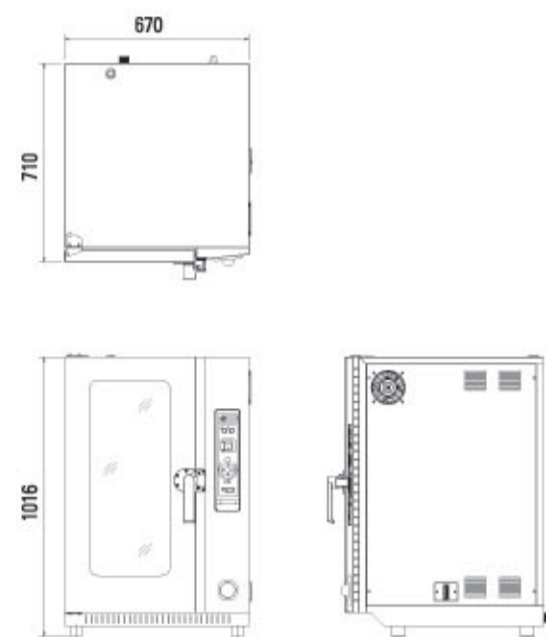

# LEEGO

Multi-Purpose Compact Steamer

MC-31.3

MC-31.6

Model	Dimension (mm)			Voltage	Loading (kW)	Water Inlet (mm)	Water Outlet (mm)	Net Weight (kg)	Gross Weight (kg)
	W	D	H						
MC-31.3	670	710	673	380V/TPN	7	DN15	DN25	43	56
MC-31.6	670	710	1016	380V/TPN	13.5	DN15	DN25	72	80